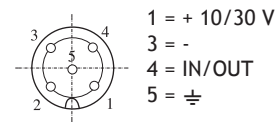

Lunghezza: **dm**/Lenght: **dm**/Länge: **dm**

- Cavo**
- XPH** 4-6 connections
 - XRN** 8 connections

- 4** 4 Connections
- 6** 6 Connections
- 8** 8 Connections

M12

CD M12

4 - 6 - 8 connections

Contatti Contact material Kontaktmaterial	CuZn(Au)
Tensione nominale (max.) Max voltage Max. Spannung	10-30 V AC/DC
Portata max. contatti Max. current Max. Strom	4 A
Logica Logic Bauart	PNP