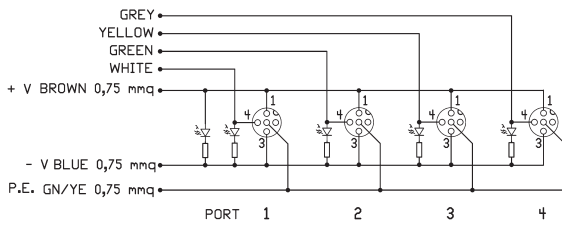

Lunghezza: **dm**/Lenght: **dm**/Länge: **dm**

- Cavo**
- XPH** 4-6 connections
 - XRN** 8 connections

- 4** 4 Connections
- 6** 6 Connections
- 8** 8 Connections

M12

CD M12

4 - 6 - 8 connections

Contatti Contact material Kontaktmaterial	CuZn(Au)
Tensione nominale (max.) Max voltage Max. Spannung	10-30 V AC/DC
Portata max. contatti Max. current Max. Strom	4 A
Logica Logic Bauart	PNP

Codici ordine / Codification / Bestellschlüssel

Lunghezza: **dm** / Lenght: **dm** / Länge: **dm**

Cavo

LDB 4 connections

LDC 6 connections

LDE 8 connections

4 4 Connections

6 6 Connections

8 8 Connections

CD M12 2S

M12

4 - 6 - 8 connections
Doppio segnale/Double signal/Doppeltels signal

Contatti Contact material Kontaktmaterial	CuZn(Au)
Tensione nominale (max.) Max voltage Max. Spannung	10-30 V AC/DC
Portata max. contatti Max. current Max. Strom	4 A
Logica Logic Bauart	PNP