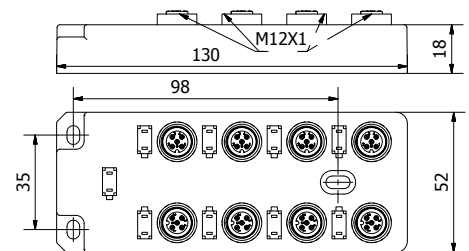

Lunghezza: **dm**/Lenght: **dm**/Länge: **dm**

- Cavo**
- XPH** 4-6 connections
 - XRN** 8 connections

- 4** 4 Connections
- 6** 6 Connections
- 8** 8 Connections

M12

CD M12

4 - 6 - 8 connections

Contatti Contact material Kontaktmaterial	CuZn(Au)
Tensione nominale (max.) Max voltage Max. Spannung	10-30 V AC/DC
Portata max. contatti Max. current Max. Strom	4 A
Logica Logic Bauart	PNP

Codici ordine / Codification / Bestellschlüssel

Lunghezza: **dm** / Lenght: **dm** / Länge: **dm**

Cavo

LDB 4 connections

LDC 6 connections

LDE 8 connections

4 4 Connections

6 6 Connections

8 8 Connections

CD M12 2S

M12

4 - 6 - 8 connections
Doppio segnale/Double signal/Doppeltels signal

Contatti Contact material Kontaktmaterial	CuZn(Au)
Tensione nominale (max.) Max voltage Max. Spannung	10-30 V AC/DC
Portata max. contatti Max. current Max. Strom	4 A
Logica Logic Bauart	PNP