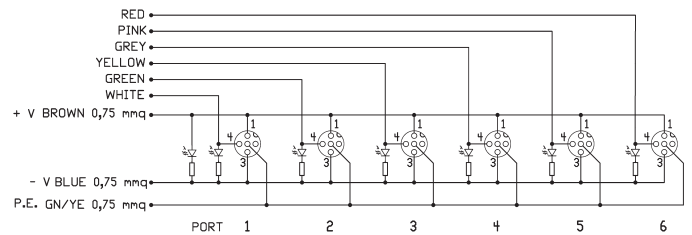

Lunghezza: **dm**/Lenght: **dm**/Länge: **dm**

- Cavo**
- XPH** 4-6 connections
 - XRN** 8 connections

- 4** 4 Connections
- 6** 6 Connections
- 8** 8 Connections

M12

CD M12

4 - 6 - 8 connections

Contatti Contact material Kontaktmaterial	CuZn(Au)
Tensione nominale (max.) Max voltage Max. Spannung	10-30 V AC/DC
Portata max. contatti Max. current Max. Strom	4 A
Logica Logic Bauart	PNP

Codici ordine / Codification / Bestellschlüssel

Lunghezza: **dm** / Lenght: **dm** / Länge: **dm**

Cavo

LDB 4 connections

LDC 6 connections

LDE 8 connections

4 4 Connections

6 6 Connections

8 8 Connections

CD M12 2S

M12

4 - 6 - 8 connections
Doppio segnale/Double signal/Doppeltels signal

Contatti Contact material Kontaktmaterial	CuZn(Au)
Tensione nominale (max.) Max voltage Max. Spannung	10-30 V AC/DC
Portata max. contatti Max. current Max. Strom	4 A
Logica Logic Bauart	PNP