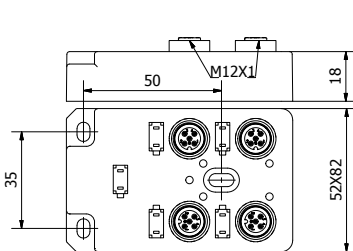

Lunghezza: **dm**/Lenght: **dm**/Länge: **dm**

- Cavo**
- XPH** 4-6 connections
 - XRN** 8 connections

- 4** 4 Connections
- 6** 6 Connections
- 8** 8 Connections

M12

CD M12

4 - 6 - 8 connections

Contatti Contact material Kontaktmaterial	CuZn(Au)
Tensione nominale (max.) Max voltage Max. Spannung	10-30 V AC/DC
Portata max. contatti Max. current Max. Strom	4 A
Logica Logic Bauart	PNP

Codici ordine / Codification / Bestellschlüssel

Lunghezza: **dm** / Lenght: **dm** / Länge: **dm**

Cavo

LDB 4 connections

LDC 6 connections

LDE 8 connections

4 4 Connections

6 6 Connections

8 8 Connections

CD M12 2S

M12

4 - 6 - 8 connections
Doppio segnale/Double signal/Doppeltels signal

Contatti Contact material Kontaktmaterial	CuZn(Au)
Tensione nominale (max.) Max voltage Max. Spannung	10-30 V AC/DC
Portata max. contatti Max. current Max. Strom	4 A
Logica Logic Bauart	PNP