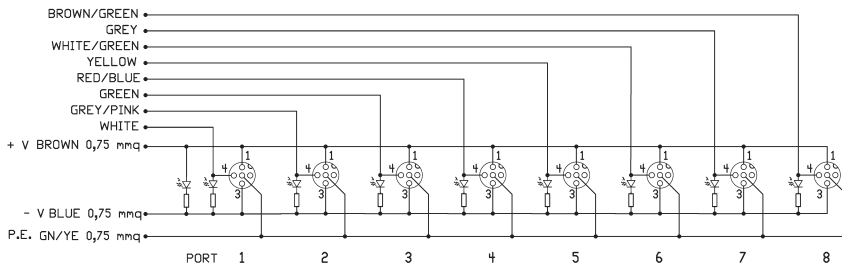

Lunghezza: **dm**/Lenght: **dm**/Länge: **dm**

- Cavo**
- XPH** 4-6 connections
 - XRN** 8 connections

- 4** 4 Connections
- 6** 6 Connections
- 8** 8 Connections

M12

CD M12

4 - 6 - 8 connections

Contatti Contact material Kontaktmaterial	CuZn(Au)
Tensione nominale (max.) Max voltage Max. Spannung	10-30 V AC/DC
Portata max. contatti Max. current Max. Strom	4 A
Logica Logic Bauart	PNP

Codici ordine / Codification / Bestellschlüssel

Lunghezza: **dm** / Lenght: **dm** / Länge: **dm**

Cavo

LDB 4 connections

LDC 6 connections

LDE 8 connections

4 4 Connections

6 6 Connections

8 8 Connections

CD M12 2S

M12

4 - 6 - 8 connections
Doppio segnale/Double signal/Doppeltels signal

Contatti Contact material Kontaktmaterial	CuZn(Au)
Tensione nominale (max.) Max voltage Max. Spannung	10-30 V AC/DC
Portata max. contatti Max. current Max. Strom	4 A
Logica Logic Bauart	PNP