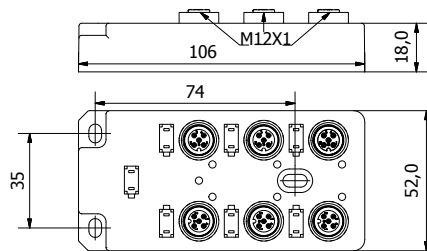

Lunghezza: **dm**/Lenght: **dm**/Länge: **dm**

- Cavo**
- XPH** 4-6 connections
 - XRN** 8 connections

- 4** 4 Connections
- 6** 6 Connections
- 8** 8 Connections

M12

CD M12

4 - 6 - 8 connections

Contatti Contact material Kontaktmaterial	CuZn(Au)
Tensione nominale (max.) Max voltage Max. Spannung	10-30 V AC/DC
Portata max. contatti Max. current Max. Strom	4 A
Logica Logic Bauart	PNP

Codici ordine / Codification / Bestellschlüssel

Lunghezza: **dm** / Lenght: **dm** / Länge: **dm**

Cavo

LDB 4 connections

LDC 6 connections

LDE 8 connections

4 4 Connections

6 6 Connections

8 8 Connections

CD M12 2S

M12

4 - 6 - 8 connections
Doppio segnale/Double signal/Doppeltels signal

Contatti Contact material Kontaktmaterial	CuZn(Au)
Tensione nominale (max.) Max voltage Max. Spannung	10-30 V AC/DC
Portata max. contatti Max. current Max. Strom	4 A
Logica Logic Bauart	PNP