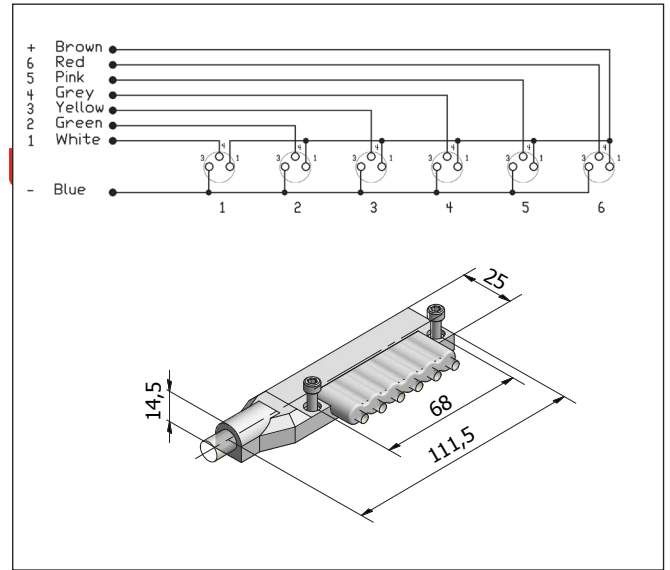

SPLITTER 8

Tensione nominale (max.) Max voltage Max. Spannung	60 V AC/DC
Portata massima contatti Max. current Max. Strom	3 A
Portata massima cavo Max. cable current Kabel Max. Strom	4 A