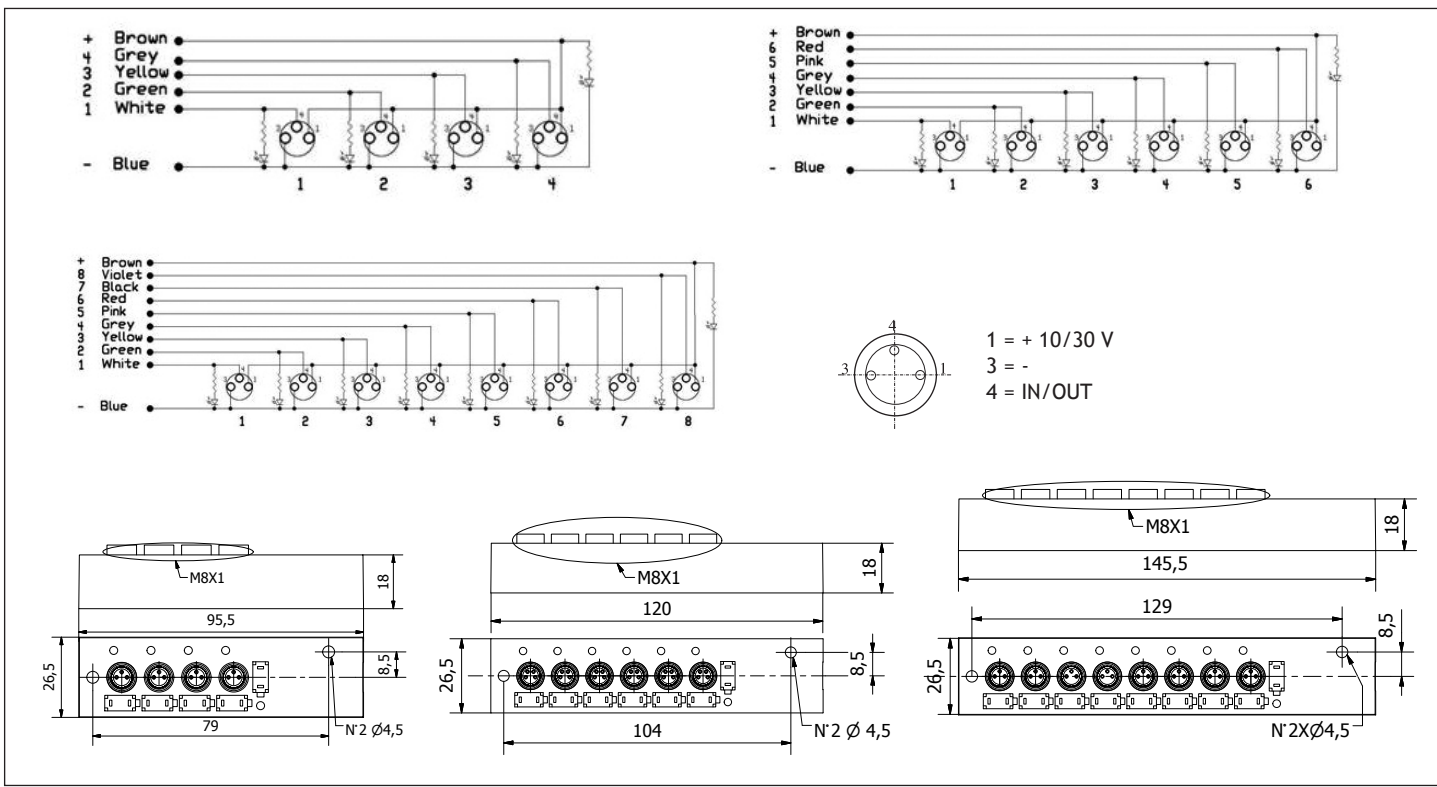

Codici ordine/Codification/Bestellschlüssel

Lunghezza: **dm**/Lenght: **dm**/Länge: **dm**

1. **Cavo**
2. **XPH** 4-6 connections
   - **XRN** 8 connections

- **4** 4 Connections
- **6** 6 Connections
- **8** 8 Connections